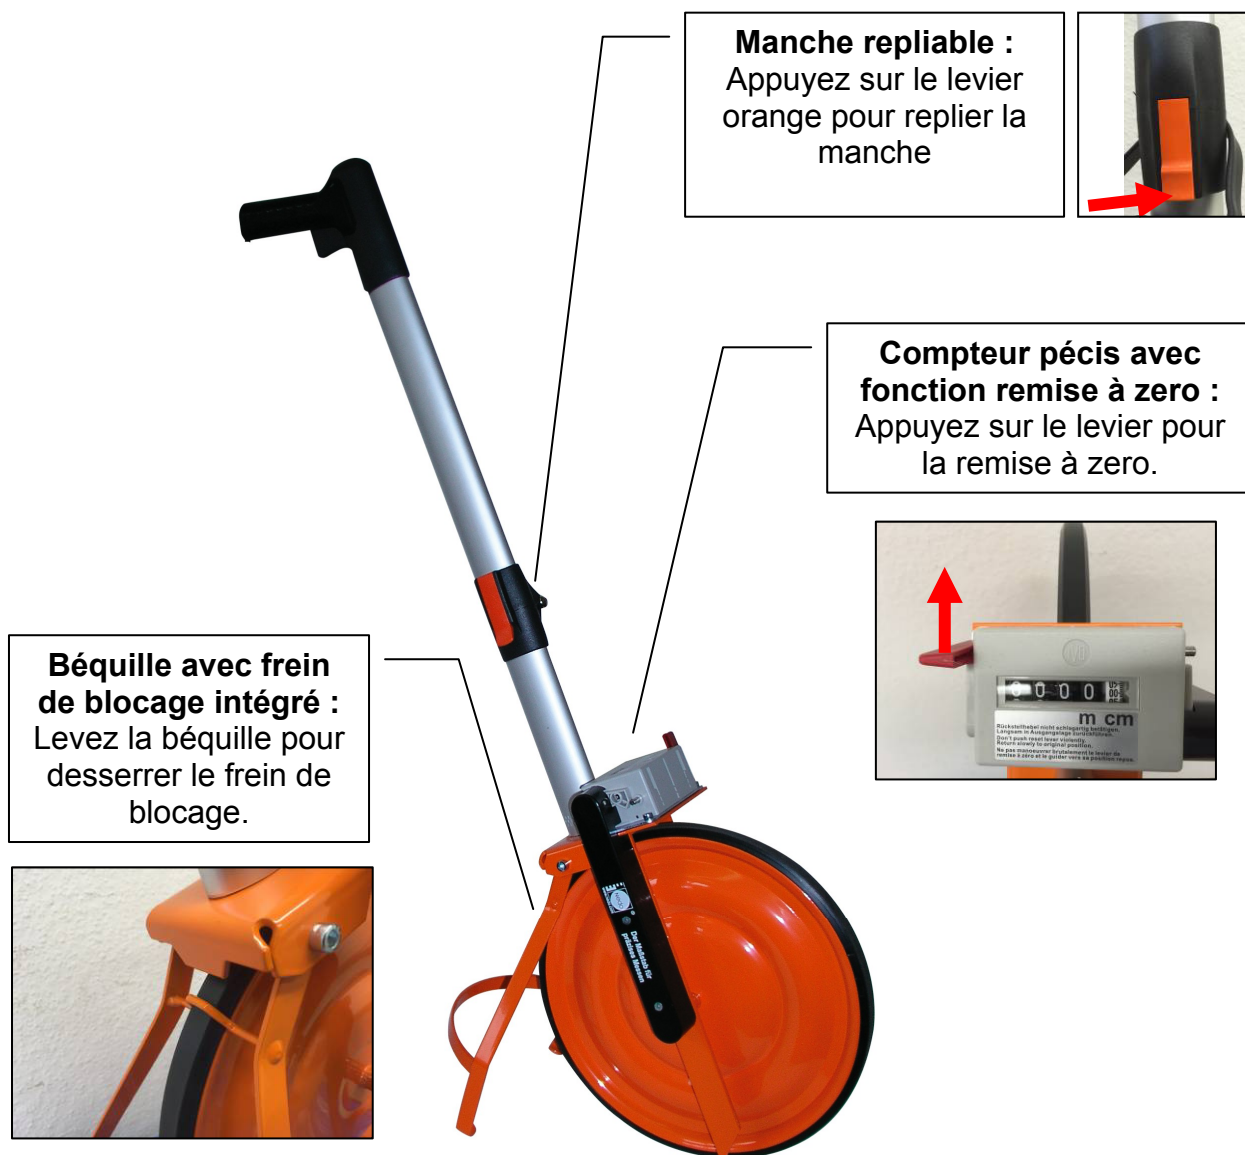

Informations générales

Données techniques

Diamètre de la roue	318,31 mm
Circonférence de la roue	1.000 mm
Plage de mesure	0 – 9.999,99 m

Résolution	0,01m / 1cm
Tolérance	mieux que 0,02%
Poids	4,2 kg